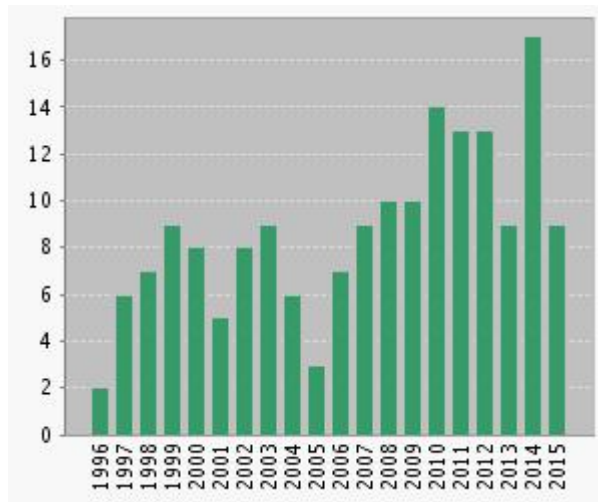

ISI Web of KnowledgeSM

Results: 188
Sum of the Times cited: 5376
Average Citations per item: 28.60
H-index: 37

Prof. Dr. Ralf Ludwig
(RWTH Aachen, Univ Wisconsin, Univ Dortmund, Univ Rostock)