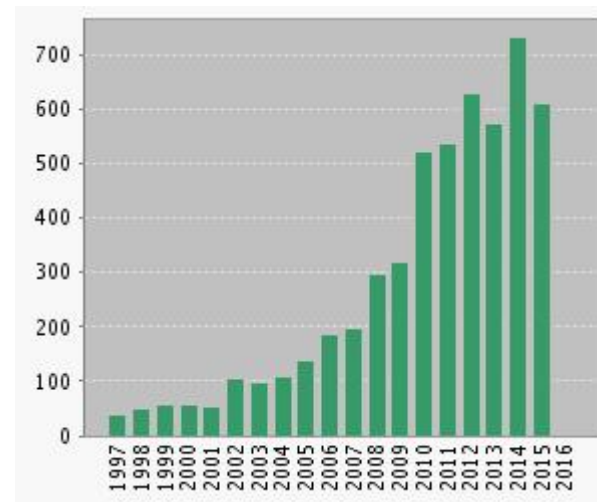

ISI Web of KnowledgeSM

Results: 188
Sum of the Times cited: 5376
Average Citations per item: 28.60
H-index: 37

Prof. Dr. Ralf Ludwig
(RWTH Aachen, Univ Wisconsin, Univ Dortmund, Univ Rostock)