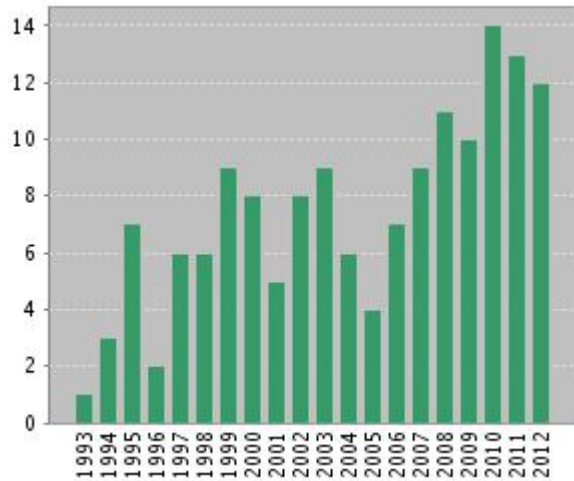

ISI Web of KnowledgeSM

Results:

Sum of the Times cited:

Average Citations per item:

H-index:

153

3450

22.55

31

Prof. Dr. Ralf Ludwig

(RWTH Aachen, Univ Wisconsin, Univ Dortmund, Univ Rostock)