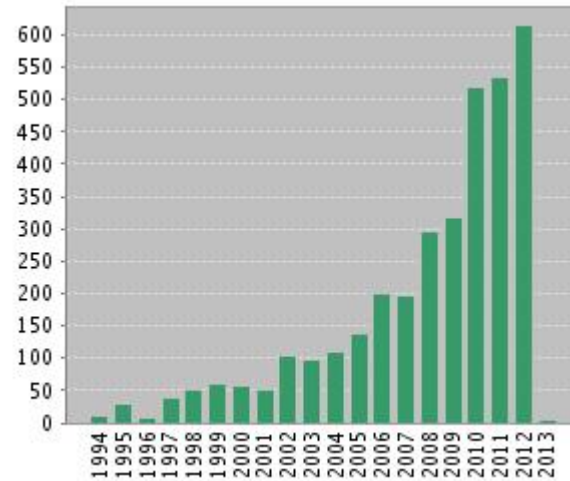

ISI Web of KnowledgeSM

Results:

Sum of the Times cited:

Average Citations per item:

H-index:

153

3450

22.55

31

Prof. Dr. Ralf Ludwig

(RWTH Aachen, Univ Wisconsin, Univ Dortmund, Univ Rostock)